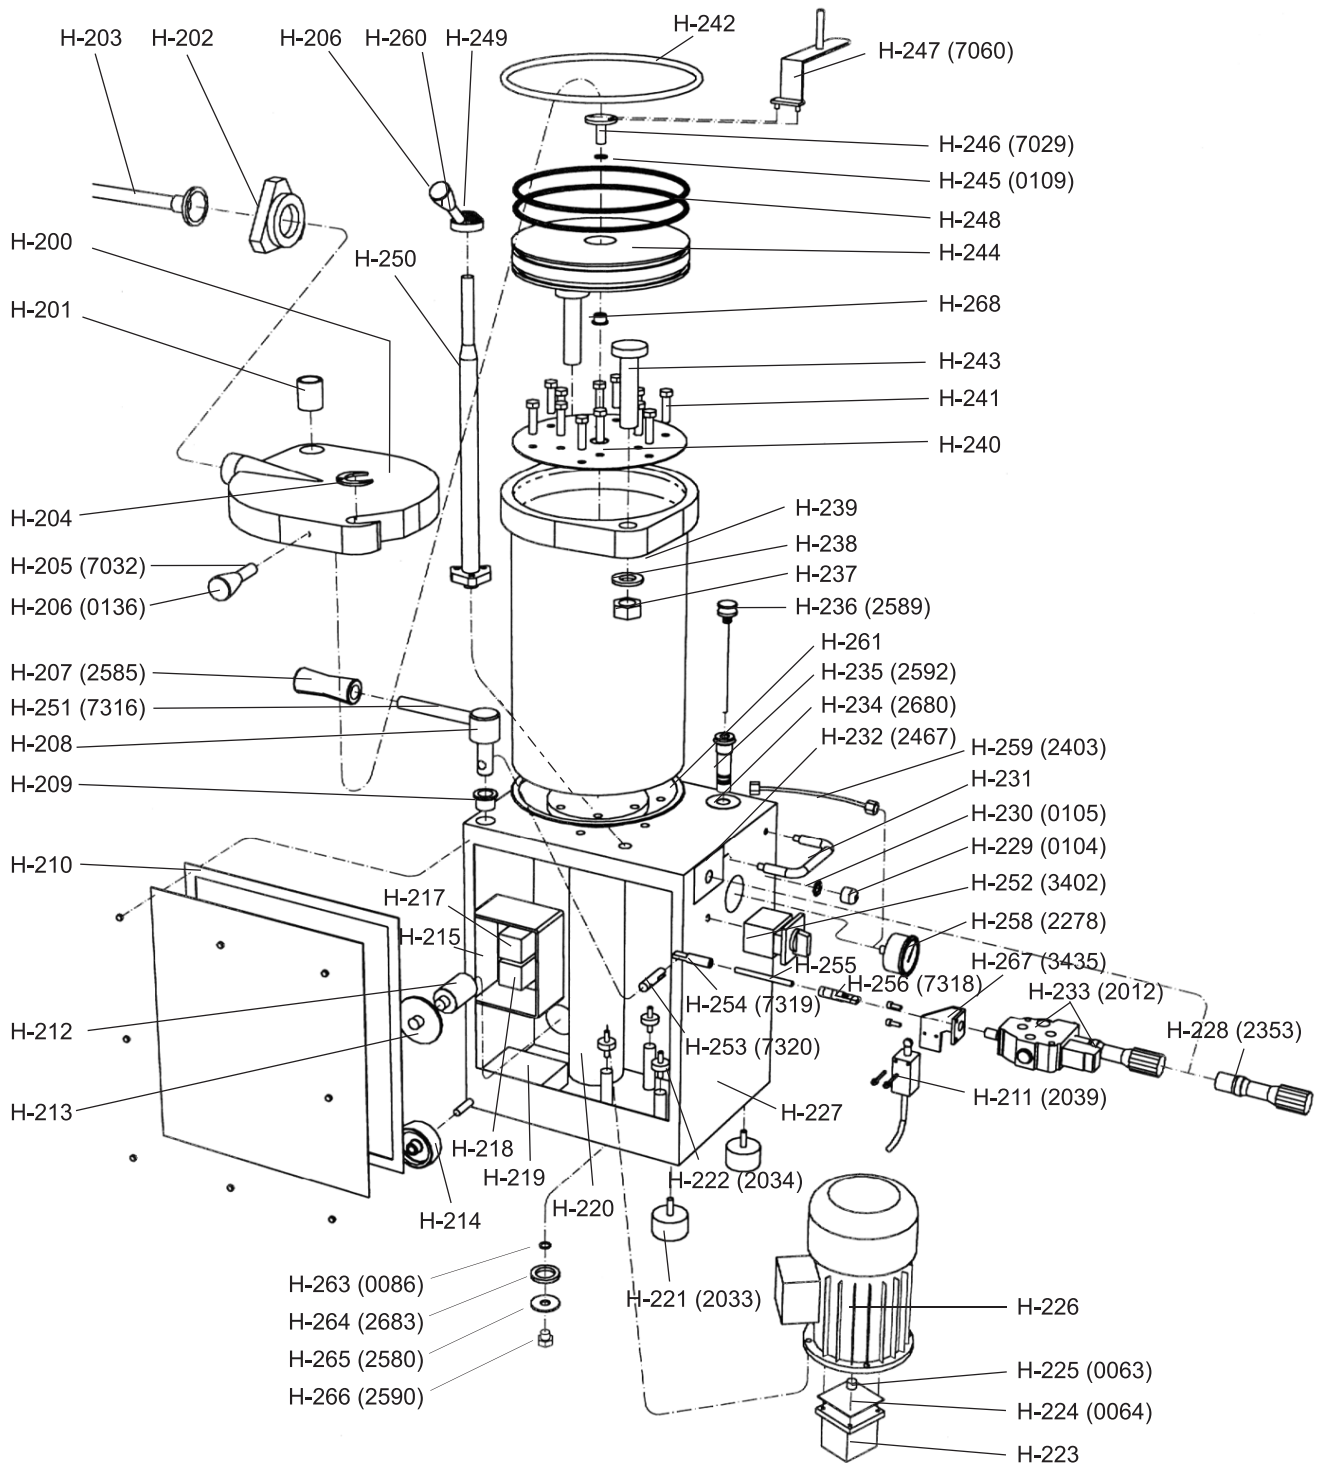

Parts Breakdown

Model SS-ES-0026-PA 13750

Parts Breakdown

Model SS-ES-0026-PA 13750

Item No.	Description	Position	Item No.	Description	Position	Item No.	Description	Position
16536	Aluminum Lid with Horseshoe without Accessories for 13750	H200	16513	Hydraulic Cylinder DE0450800412G01 for 13750	H220	16540	Stainless Steel Special Short Bolt M27 Fitted Lid for 13750	H243
36006	Aluminum Lid with Horseshoe without Accessories for 13750	H200	27879	Rubber Cylindrical Foot TS-60-49 Green for 13750	H221	31263	Piston Aluminum with Sleeve without O-Rings for 13750	H244
36084	Stainless Steel Lid without Accessories for 13750	H200	19253	Rubber Cylindrical Foot T-30-10 Black (Antivibration for Motor NH) for 13750	H222	36069	Piston Stainless Steel without O-Rings for 13750	H244
19414	White Plastic Bushing 38/20/46mm (Aluminum Lid) for 13750	H201	18285	Gear Pump 1L05IB01 R for 13750	H223	36064	O-Ring Int. Diam. 18.72/2.62 (Piston Lock H) for 13750	H245
19409	Bronze Bushing B11 A-30-38-45 (Aluminum Lid) for 13750	H201	31221	Seal Vellumoid 1625-1 for Pump Type L for 13750	H224	16538	Piston Retaining Bolt-Screw Stainless Steel M14/1.5mm for 13750	H246
36014	Bronze Bushing B11 A-30-38-26 3 (Stainless Steel Lid) for 13750	H201	31222	Motor-Pump Coupling for 13750	H225	16543	Extracting Piston Wrench-Screw for 13750	H247
16542	Nozzle/Horn Retention Nut Aluminum for 13750	H202	76788	Electric Motor for 13750	H226	16534	Piston O-Rings Int. Diam. 253/7mm for 13750	H248
31460	Nozzle/Horn Retention Nut Stainless Steel for 13750	H202	76789	Machine Frame for 13750	H227	36061	Nut for Lid Lock Economy M20 D.55mm Stainless Steel for 13750	H249
36034	Horseshoe INOX Stainless Steel Aluminum Lid only Economy for 13750	H204	31219	External Pressure Valve Control Assembly M1670/861 Knob for 13750	H228	36099	Side Bar Meat Barrel for 13750	H250
36035	Horseshoe INOX Stainless Steel Aluminum Lid for 13750	H204	36030	Grommet S-TEC 5308119 Grey PG11 Poliamide IP68 for 13750	H229	19237	Horizontal Knee Lever Shaft/Bar Stainless Steel without Green Rubber Sleeve (NH) for 13750	H251
16539	Lid Opening Lever NH with Knob Green for 13750	H205	36044	Metal Grommet Nut PG11 for 13750	H230	36100	Switch 3-Phase 20A 0-1 A 90° (from 11/01) for 13750	H252
16517	Knob PM LISO Green M10 Cod. 470743102 for 13750	H206	36031	Handle Green M8 Cod. 470514302 12/01 for 13750	H231	16548	Internal Fork Knee Lever Stainless Steel for 13750	H253
19238	Green Rubber Sleeve for Knee Lever for 13750	H207	36074	Plate Pressure Control Panel H Lexan Green for 13750	H232	16547	Internal Fork Knee Lever Activator Stainless Steel for 13750	H254
16549	Vertical Shaft Knee Lever from 02/00 89mm Horizontal M for 13750	H208	16522	Hydraulic Control 102N1SA221-TA4 with Pressure Knob from 1997 for 13750	H233	36102	Threaded Galvanized Rod Fitted M8mm Knee Lever 120mm for 13750	H255
16550	Vertical Shaft Knee Lever from 02/00 Long 97mm for 13750	H208	36022	Circular Sticker D.70mm Aceite/Oil Filling Cap NH Lexan for 13750	H234	19415	Internal Fork Hydraulic Control Activator Stainless Steel for 13750	H256
16551	Bronze Bushing B11 B-25-32-25/40-4 with Collar (Knee Lever) for 13750	H209	16527	Green Plastic Tube Filling Hole to Oil Reservoir no Cap no Dip-Stick for 13750	H235	16525	Pressure Gauge D.63 Ref. MGS10/3/B 0-160 Bar Thread 1-4 for 13750	H258
19239	Bronze Bushing B11 B-25-32-30/40-4 with Collar (Knee Lever) for 13750	H209	16526	Oil Filling Cap Green Plastic with Dip-Stick for 13750	H236	36036	Hose for Pressure Gauge 1/4 Length 260mm for 13750	H259
31220	Seal for Access Panel 409/461mm Red Green for 13750	H210	36081	Stainless Steel Hexagonal Nut M27 DIN934 (Clamp) for 13750	H237	36043	Lid Nut Locking Lever H Economy without Knob Green M10-M12 for 13750	H260
16524	Micro Position Detector Comepi Metal Wheel (1997) for 13750	H211	36108	Washer Stainless Steel Straight D.28-M27 DIN125 (Flange) for 13750	H238	18230	Circular Seal for Barrel Bottom 13750P D.Ext 286mm Green Rubber for 13750	H261
19411	Oil Inlet Filter 2FA10R125N of 10 L/min Female Thread 3/8 BSP for 13750	H212	27876	Fixed Meat Barrel CE97 for 13750	H239	36106	Washer Metaloplastic Hydraulic 3/8 for 13750	H263
23808	Circular Lid for Barrel Oil Filter without O-Ring without Filter Bichromat for 13750	H213	36076	Removable Meat Barrel for 13750	H239	23809	Washer Straight Black Rubber D.50/D.34/4 (Oil Drain Cap NH) for 13750	H264
31200	Wheel D.80mm (Small/Medium/1998) Green Nylon for 13750	H214	27877	Stainless Steel Barrel Bottom Protection Disc for 13750	H240	23810	Washer S/S Special M16 DIN9021 D.17/D.50/3 Oil Drain Cap NH for 13750	H265
36042	Isolating Box LEGRAND 100/100/55mm Code 92138 for 13750	H215	36033	Hood Clamp Hydraulic Cylinder D.174/1mm Stainless Steel for 13750	H240	36062	Oil Drain Cap Metal ATME Thread 3/8 BSP Bichromatic for 13750	H266
79579	Contact, LS MC-22B AC 110V/60&50Hz 1A1B EXP A.C. 22 AMP for 13750	H217	31223	Stainless Steel Hexagonal Screw M12/50 DIN933 (Barrel) for 13750	H241	36037	Hydraulic Control Micro Switch Holder from 02/02 for 13750	H267
39059	Air Extraction Fan 220V 1PH for 13750	H219	36090	Seal Circular Lid Silicone Ext. Diam. 306mm for 13750	H242	21584	Ring Threaded M16/2mm Stainless Steel Piston Aluminum for 13750	H268